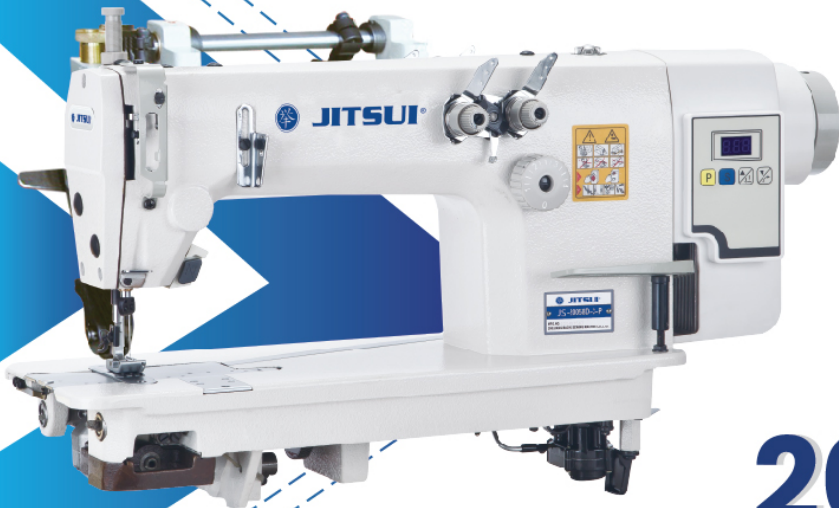

JITSUI®

JS 20058D-3

JS- 20058D-3P

Model Name

JS-20058D-3

JS-20058D-3P

Application

Light Weight (Shirts)

Medium Weight
(Trousers/Pants)

Rear Rubber Puller

Not Provided

Provided

Max sewing speed

4500 s.p.m

Max Switch Length

4mm