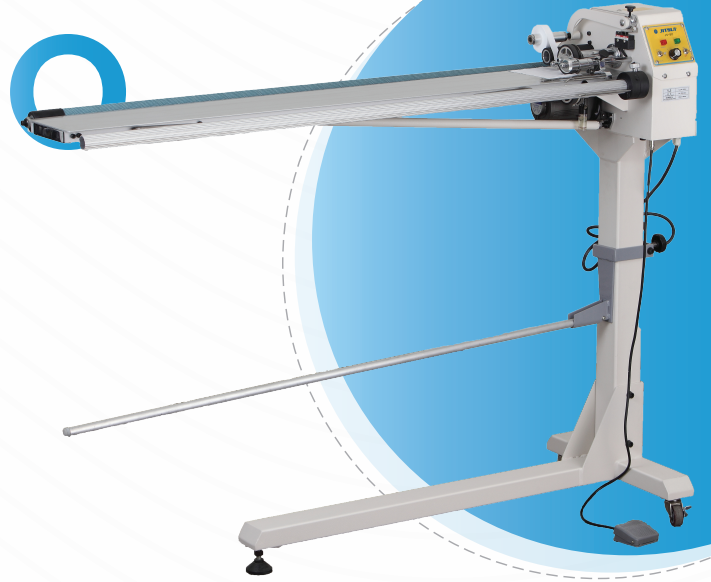

JITSUI®

JITSUI JS-933

Automatic rib cutting machine (Woven)

KT-D-108

Automatic rib cutting machine (Knits & Woven)

JS 801-A

Single trimmer with rip cutting