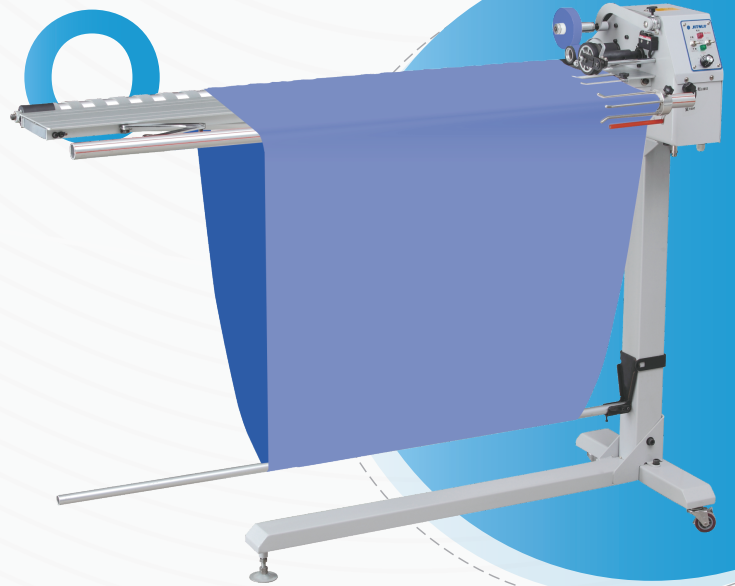

JITSUI®

JITSUI JS-933

Automatic rib cutting machine (Woven)

KT-D-108

Automatic rib cutting machine (Knits & Woven)

JS 801-A

Single trimmer with rip cutting